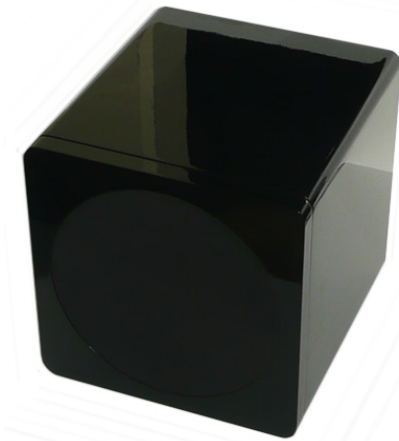

## Helsyn Sub10 Subwoofer

The Helsyn Sub10 Subwoofer is a powerhouse built in a chic designer enclosure which is available in various options to suit any decor. The smooth curved edges and striking round grill gives this product a look of distinction and class.

Inside, the subwoofer features a 10" HiVi Research long excursion woofer with Symmetrical Motor Drive (SMD) technology which makes the voice coil into a symmetrical driving magnetic field, reducing voice coil inductance and back electromotive force modulation, improving controllability of the driver.

The subwoofer has a 600-watt RMS amplifier module which has adjustable volume, frequency and phase control with a massive external heat sink. It also has auto power on / off.

### FIXED FRAME SCREENS

- 106" to 140" Diagonal Sizes
- 16:9 Aspect Ratio
- Velvet Black Frame
- Ideal For Dedicated Cinemas