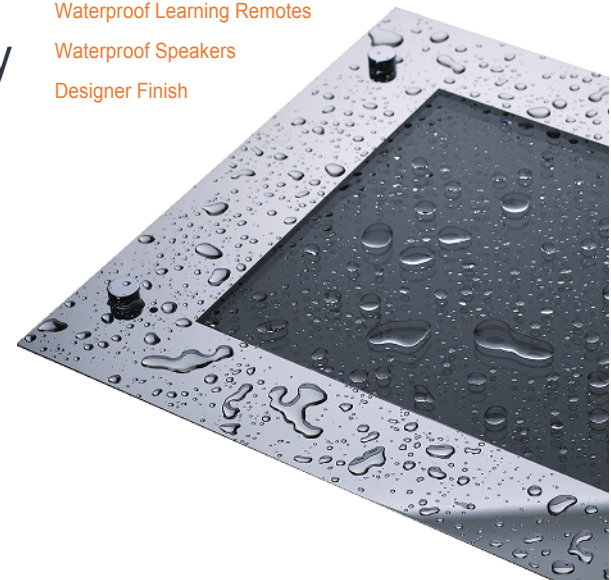

Stunning Looks

Finally there is an option for putting a television in a wet area which looks good. Our range of stylish waterproof liquid crystal flat screens fills a void which once existed in choice allowing you to create the ideal environment you have always imagined.

LOOKS

- Designer stainless finish
- Wall mount or flush mount
- Remote controllable

BRAINS

- 16:9 Widescreen format
- HD Digital tuner built in
- VGA input for computer
- Waterproof speakers

COMFORT

- IPX5 waterproof rating for peace of mind
- IP67 waterproof submersible learning remote controls

PRODUCTS AVAILABLE

- 19", 32", 42" & 55" Screen Sizes
- Waterproof Learning Remotes
- Waterproof Speakers
- Designer Finish

Outstanding Technology

- Inbuilt HD digital tuner for high quality viewing
- 16:9 widescreen format
- VGA input for use with computers
- High resolution screens (32", 42" & 55" are Full HD)
- IPX5 waterproof rating for ease of mind
- Water resistant learning remote