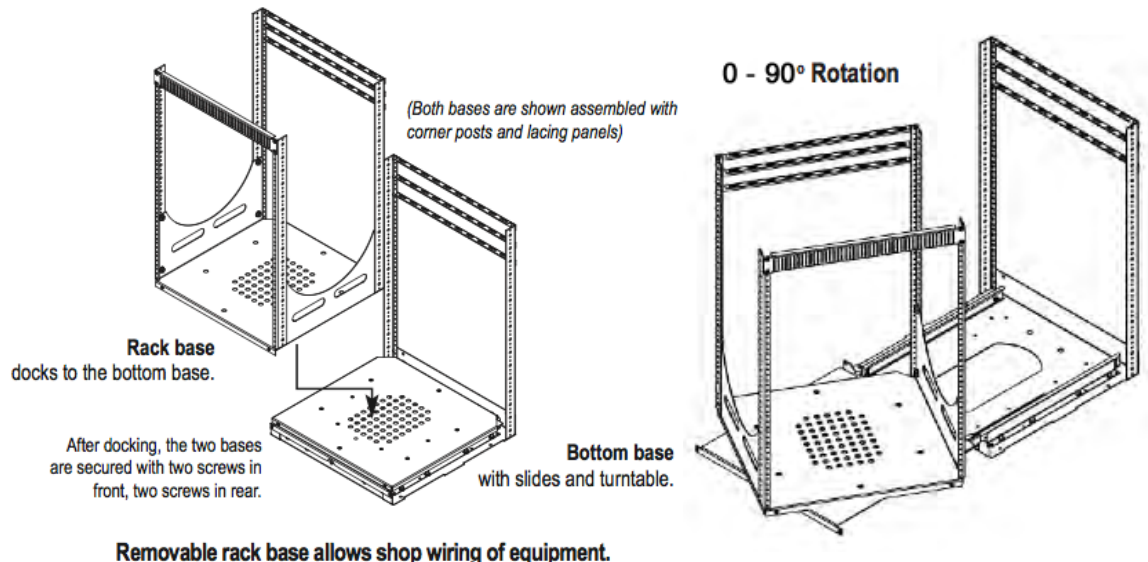

CAPACITY

- Range Up To 21RU Height
- Range Up To 136kg Capacity

CONVENIENCE

- Integrated Cable Lacing Panels
- Optional 2RU Shelves
- Optional Top Cover Plate
- Removable Base For In-Shop

Wiring

This product is a must have. The ultimate solution for wiring, ease of installation, ease of service, and all around system dressing. Be it for custom furniture or in any cupboard. Our range of pull out and twist racks are the way to go. Competitively priced, U.S.A built and in a range up to 21RU in height and 136kg capacity these will suit many applications.